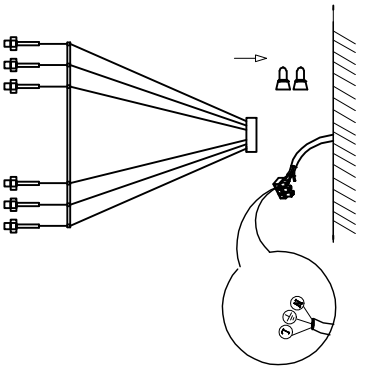

4

2

5

3

6

MODEL : 4524+4/S

Safety precautions:

1. The power do not exceed the prescribed range (rated voltage AC220-240V 50Hz).
2. Please cut off the power supply while replacing the light source and other maintenance operation.
3. The plate fixed on the ceiling must be able to withstand the weight more than 3 times of the object.
4. After installation is complete, check the glass right or not? If it is damaged, it should be replaced immediately.