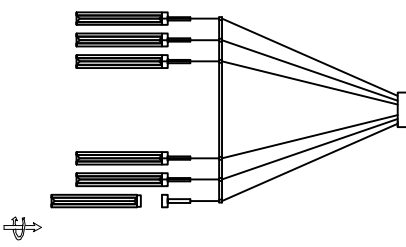

4

2

5

3

6

MODEL : 4524+4/S

Safety precautions:

1. The power do not exceed the prescribed range (rated voltage AC220-240V 50Hz).
2. Please cut off the power supply while replacing the light source and other maintenance operation.
3. The plate fixed on the ceiling must be able to withstand the weight more than 3 times of the object.
4. After installation is complete, check the glass right or not? If it is damaged, it should be replaced immediately.