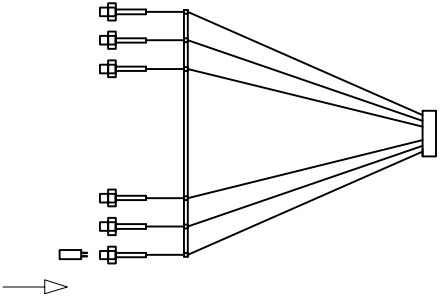

4

2

5

3

6

MODEL : 4524+4/S

Safety precautions:

1. The power do not exceed the prescribed range (rated voltage AC220-240V 50Hz).
2. Please cut off the power supply while replacing the light source and other maintenance operation.
3. The plate fixed on the ceiling must be able to withstand the weight more than 3 times of the object.
4. After installation is complete, check the glass right or not? If it is damaged, it should be replaced immediately.