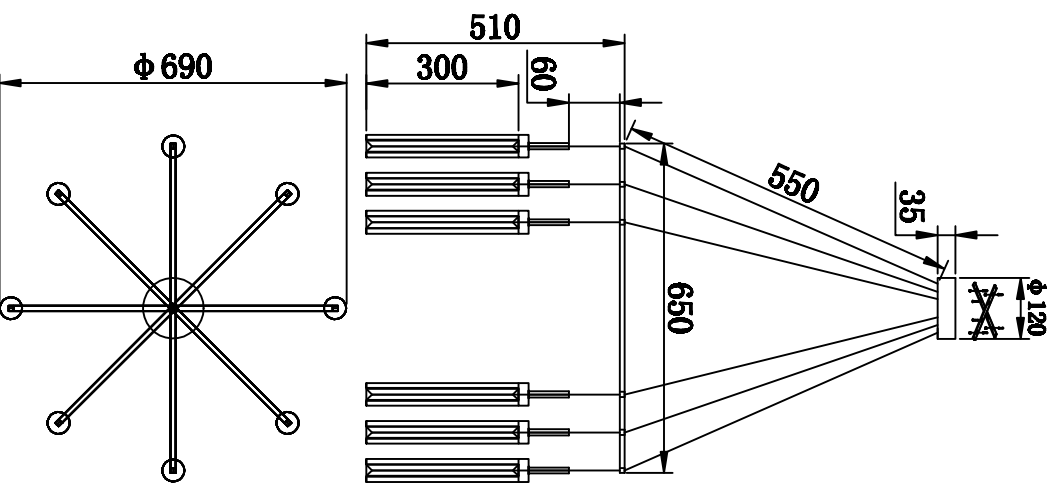

4

2

5

3

6

MODEL : 4524+4/S

Safety precautions:

1. The power do not exceed the prescribed range (rated voltage AC220-240V 50Hz).
2. Please cut off the power supply while replacing the light source and other maintenance operation.
3. The plate fixed on the ceiling must be able to withstand the weight more than 3 times of the object.
4. After installation is complete, check the glass right or not? If it is damaged, it should be replaced immediately.