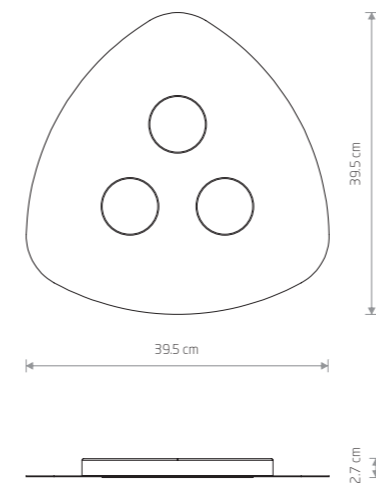

ORGANIC 8303

ORGANIC
painted steel

- 8304 8302
- 3xGX53, max 12W

ORGANIC
painted steel

- 8305 8303
- 1xGX53, max 12W

WHITE P004 RAL 9003 BLACK P013 RAL 9005