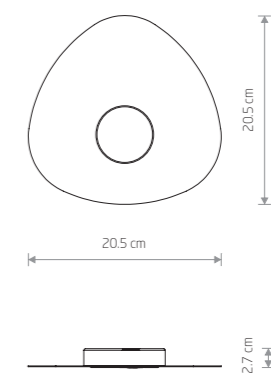

ORGANIC 8303

ORGANIC
painted steel

- 8304 8302
- 3xGX53, max 12W

ORGANIC
painted steel

- 8305 8303
- 1xGX53, max 12W

WHITE P004 RAL 9003 BLACK P013 RAL 9005