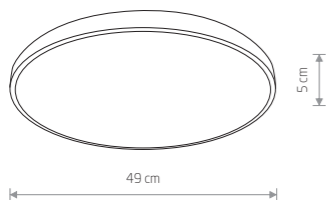

AGNES ROUND LED 8208

AGNES ROUND LED

Painted steel, plastic PMMA

- 8207 3000K ■ 8204 3000K
- 8186 4000K ■ 8183 4000K

AGNES ROUND LED

Painted steel, plastic PMMA

- 8208 3000K ■ 8205 3000K
- 8187 4000K ■ 8184 4000K