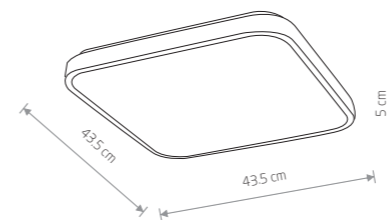

AGNES SQUARE LED 8108

AGNES SQUARE LED

Painted steel, plastic PMMA

- 8112 3000K ■ 8108 3000K
- 8135 4000K ■ 8138 4000K

AGNES SQUARE LED

Painted steel, plastic PMMA

- 8113 3000K ■ 8110 3000K
- 8134 4000K ■ 8137 4000K

AGNES SQUARE LED

Painted steel, plastic PMMA

- 8114 3000K ■ 8111 3000K
- 8133 4000K ■ 8136 4000K

Item No.	Power	Colour temp.	Luminous flux	Beam angle	Colour Rendering Index (CRI)	Input	Safety type	Ingress protection	Lifetime
8207	22W LED	3000K	1300 lm	120°	≥ 80	~220-230 V, 50/60 Hz	⊕	IP44	20000h
8204	22W LED	3000K	1200 lm	120°	≥ 80	~220-230 V, 50/60 Hz	⊕	IP44	20000h
8186	22W LED	4000K	1500 lm	120°	≥ 80	~220-230 V, 50/60 Hz	⊕	IP44	20000h
8183	22W LED	4000K	1300 lm	120°	≥ 80	~220-230 V, 50/60 Hz	⊕	IP44	20000h
8208	32W LED	3000K	2000 lm	120°	≥ 80	~220-230 V, 50/60 Hz	⊕	IP44	20000h
8205	32W LED	3000K	1700 lm	120°	≥ 80	~220-230 V, 50/60 Hz	⊕	IP44	20000h
8187	32W LED	4000K	2300 lm	120°	≥ 80	~220-230 V, 50/60 Hz	⊕	IP44	20000h
8184	32W LED	4000K	1800 lm	120°	≥ 80	~220-230 V, 50/60 Hz	⊕	IP44	20000h
8210	64W LED	3000K	4200 lm	120°	≥ 80	~220-230 V, 50/60 Hz	⊕	IP44	20000h
8206	64W LED	3000K	2700 lm	120°	≥ 80	~220-230 V, 50/60 Hz	⊕	IP44	20000h
8188	64W LED	4000K	4300 lm	120°	≥ 80	~220-230 V, 50/60 Hz	⊕	IP44	20000h
8185	64W LED	4000K	3900 lm	120°	≥ 80	~220-230 V, 50/60 Hz	⊕	IP44	20000h

Item No.	Power	Colour temp.	Luminous flux	Beam angle	Colour Rendering Index (CRI)	Input	Safety type	Ingress protection	Lifetime
8112	16W LED	3000K	970 lm	120°	≥ 80	~220-230 V, 50/60 Hz	⊕	IP44	20000h
8108	16W LED	3000K	830 lm	120°	≥ 80	~220-230 V, 50/60 Hz	⊕	IP44	20000h
8135	16W LED	4000K	1000 lm	120°	≥ 80	~220-230 V, 50/60 Hz	⊕	IP44	20000h
8138	16W LED	4000K	860 lm	120°	≥ 80	~220-230 V, 50/60 Hz	⊕	IP44	20000h
8113	32W LED	3000K	2200 lm	120°	≥ 80	~220-230 V, 50/60 Hz	⊕	IP44	20000h
8110	32W LED	3000K	1690 lm	120°	≥ 80	~220-230 V, 50/60 Hz	⊕	IP44	20000h
8134	32W LED	4000K	2300 lm	120°	≥ 80	~220-230 V, 50/60 Hz	⊕	IP44	20000h
8137	32W LED	4000K	1950 lm	120°	≥ 80	~220-230 V, 50/60 Hz	⊕	IP44	20000h
8114	64W LED	3000K	4000 lm	120°	≥ 80	~220-230 V, 50/60 Hz	⊕	IP44	20000h
8111	64W LED	3000K	3700 lm	120°	≥ 80	~220-230 V, 50/60 Hz	⊕	IP44	20000h
8133	64W LED	4000K	4000 lm	120°	≥ 80	~220-230 V, 50/60 Hz	⊕	IP44	20000h
8136	64W LED	4000K	3700 lm	120°	≥ 80	~220-230 V, 50/60 Hz	⊕	IP44	20000h

WHITE

BLACK

Can be used in the bathroom

Can be used in the bathroom

WHITE

BLACK