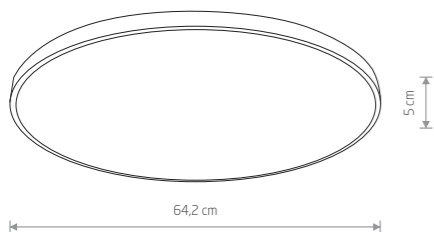

AGNES ROUND LED 8208

AGNES ROUND LED

Painted steel, plastic PMMA

- 8207 3000K ■ 8204 3000K
- 8186 4000K ■ 8183 4000K

AGNES ROUND LED

Painted steel, plastic PMMA

- 8208 3000K ■ 8205 3000K
- 8187 4000K ■ 8184 4000K