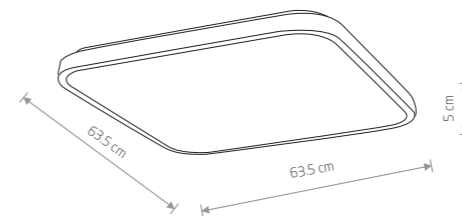

AGNES SQUARE LED 8108

AGNES SQUARE LED

Painted steel, plastic PMMA

- 8112 3000K ■ 8108 3000K
- 8135 4000K ■ 8138 4000K

AGNES SQUARE LED

Painted steel, plastic PMMA

- 8113 3000K ■ 8110 3000K
- 8134 4000K ■ 8137 4000K

AGNES SQUARE LED

Painted steel, plastic PMMA

- 8114 3000K ■ 8111 3000K
- 8133 4000K ■ 8136 4000K

Item No.	Power	Colour temp.	Luminous flux	Beam angle	Colour Rendering Index (CRI)	Input	Safety type	Ingress protection	Lifetime
8207	22W LED	3000K	1300 lm	120°	≥ 80	~220-230 V, 50/60 Hz	⊕	IP44	20000h
8204	22W LED	3000K	1200 lm	120°	≥ 80	~220-230 V, 50/60 Hz	⊕	IP44	20000h
8186	22W LED	4000K	1500 lm	120°	≥ 80	~220-230 V, 50/60 Hz	⊕	IP44	20000h
8183	22W LED	4000K	1300 lm	120°	≥ 80	~220-230 V, 50/60 Hz	⊕	IP44	20000h
8208	32W LED	3000K	2000 lm	120°	≥ 80	~220-230 V, 50/60 Hz	⊕	IP44	20000h
8205	32W LED	3000K	1700 lm	120°	≥ 80	~220-230 V, 50/60 Hz	⊕	IP44	20000h
8187	32W LED	4000K	2300 lm	120°	≥ 80	~220-230 V, 50/60 Hz	⊕	IP44	20000h
8184	32W LED	4000K	1800 lm	120°	≥ 80	~220-230 V, 50/60 Hz	⊕	IP44	20000h
8210	64W LED	3000K	4200 lm	120°	≥ 80	~220-230 V, 50/60 Hz	⊕	IP44	20000h
8206	64W LED	3000K	2700 lm	120°	≥ 80	~220-230 V, 50/60 Hz	⊕	IP44	20000h
8188	64W LED	4000K	4300 lm	120°	≥ 80	~220-230 V, 50/60 Hz	⊕	IP44	20000h
8185	64W LED	4000K	3900 lm	120°	≥ 80	~220-230 V, 50/60 Hz	⊕	IP44	20000h

Item No.	Power	Colour temp.	Luminous flux	Beam angle	Colour Rendering Index (CRI)	Input	Safety type	Ingress protection	Lifetime
8112	16W LED	3000K	970 lm	120°	≥ 80	~220-230 V, 50/60 Hz	⊕	IP44	20000h
8108	16W LED	3000K	830 lm	120°	≥ 80	~220-230 V, 50/60 Hz	⊕	IP44	20000h
8135	16W LED	4000K	1000 lm	120°	≥ 80	~220-230 V, 50/60 Hz	⊕	IP44	20000h
8138	16W LED	4000K	860 lm	120°	≥ 80	~220-230 V, 50/60 Hz	⊕	IP44	20000h
8113	32W LED	3000K	2200 lm	120°	≥ 80	~220-230 V, 50/60 Hz	⊕	IP44	20000h
8110	32W LED	3000K	1690 lm	120°	≥ 80	~220-230 V, 50/60 Hz	⊕	IP44	20000h
8134	32W LED	4000K	2300 lm	120°	≥ 80	~220-230 V, 50/60 Hz	⊕	IP44	20000h
8137	32W LED	4000K	1950 lm	120°	≥ 80	~220-230 V, 50/60 Hz	⊕	IP44	20000h
8114	64W LED	3000K	4000 lm	120°	≥ 80	~220-230 V, 50/60 Hz	⊕	IP44	20000h
8111	64W LED	3000K	3700 lm	120°	≥ 80	~220-230 V, 50/60 Hz	⊕	IP44	20000h
8133	64W LED	4000K	4000 lm	120°	≥ 80	~220-230 V, 50/60 Hz	⊕	IP44	20000h
8136	64W LED	4000K	3700 lm	120°	≥ 80	~220-230 V, 50/60 Hz	⊕	IP44	20000h

WHITE

BLACK

Can be used in the bathroom

Can be used in the bathroom

WHITE

BLACK