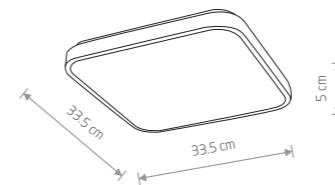

AGNES SQUARE LED 8108

AGNES SQUARE LED

Painted steel, plastic PMMA

- 8112 3000K ■ 8108 3000K
- 8135 4000K ■ 8138 4000K

AGNES SQUARE LED

Painted steel, plastic PMMA

- 8113 3000K ■ 8110 3000K
- 8134 4000K ■ 8137 4000K

AGNES SQUARE LED

Painted steel, plastic PMMA

- 8114 3000K ■ 8111 3000K
- 8133 4000K ■ 8136 4000K

Item No.	Power	Colour temp.	Luminous flux	Beam angle	Colour Rendering Index (CRI)	Input	Safety type	Ingress protection	Lifetime
8207	22W LED	3000K	1300 lm	120°	≥ 80	~220-230 V, 50/60 Hz	⊕	IP44	20000h
8204	22W LED	3000K	1200 lm	120°	≥ 80	~220-230 V, 50/60 Hz	⊕	IP44	20000h
8186	22W LED	4000K	1500 lm	120°	≥ 80	~220-230 V, 50/60 Hz	⊕	IP44	20000h
8183	22W LED	4000K	1300 lm	120°	≥ 80	~220-230 V, 50/60 Hz	⊕	IP44	20000h
8208	32W LED	3000K	2000 lm	120°	≥ 80	~220-230 V, 50/60 Hz	⊕	IP44	20000h
8205	32W LED	3000K	1700 lm	120°	≥ 80	~220-230 V, 50/60 Hz	⊕	IP44	20000h
8187	32W LED	4000K	2300 lm	120°	≥ 80	~220-230 V, 50/60 Hz	⊕	IP44	20000h
8184	32W LED	4000K	1800 lm	120°	≥ 80	~220-230 V, 50/60 Hz	⊕	IP44	20000h
8210	64W LED	3000K	4200 lm	120°	≥ 80	~220-230 V, 50/60 Hz	⊕	IP44	20000h
8206	64W LED	3000K	2700 lm	120°	≥ 80	~220-230 V, 50/60 Hz	⊕	IP44	20000h
8188	64W LED	4000K	4300 lm	120°	≥ 80	~220-230 V, 50/60 Hz	⊕	IP44	20000h
8185	64W LED	4000K	3900 lm	120°	≥ 80	~220-230 V, 50/60 Hz	⊕	IP44	20000h

Item No.	Power	Colour temp.	Luminous flux	Beam angle	Colour Rendering Index (CRI)	Input	Safety type	Ingress protection	Lifetime
8112	16W LED	3000K	970 lm	120°	≥ 80	~220-230 V, 50/60 Hz	⊕	IP44	20000h
8108	16W LED	3000K	830 lm	120°	≥ 80	~220-230 V, 50/60 Hz	⊕	IP44	20000h
8135	16W LED	4000K	1000 lm	120°	≥ 80	~220-230 V, 50/60 Hz	⊕	IP44	20000h
8138	16W LED	4000K	860 lm	120°	≥ 80	~220-230 V, 50/60 Hz	⊕	IP44	20000h
8113	32W LED	3000K	2200 lm	120°	≥ 80	~220-230 V, 50/60 Hz	⊕	IP44	20000h
8110	32W LED	3000K	1690 lm	120°	≥ 80	~220-230 V, 50/60 Hz	⊕	IP44	20000h
8134	32W LED	4000K	2300 lm	120°	≥ 80	~220-230 V, 50/60 Hz	⊕	IP44	20000h
8137	32W LED	4000K	1950 lm	120°	≥ 80	~220-230 V, 50/60 Hz	⊕	IP44	20000h
8114	64W LED	3000K	4000 lm	120°	≥ 80	~220-230 V, 50/60 Hz	⊕	IP44	20000h
8111	64W LED	3000K	3700 lm	120°	≥ 80	~220-230 V, 50/60 Hz	⊕	IP44	20000h
8133	64W LED	4000K	4000 lm	120°	≥ 80	~220-230 V, 50/60 Hz	⊕	IP44	20000h
8136	64W LED	4000K	3700 lm	120°	≥ 80	~220-230 V, 50/60 Hz	⊕	IP44	20000h

WHITE

BLACK

Can be used in the bathroom

Can be used in the bathroom

WHITE

BLACK