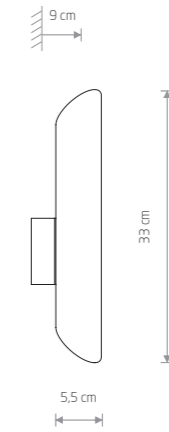

EYE WALL

■ painted steel

- 8073 ■ 8072

■ 2xGU10, max 10W only LED

■ solid brass, painted steel

- 8074

■ 2xGU10, max 10W only LED

EYE WALL CUT

■ painted steel

- 7993 ■ 7994

■ 2xGU10, max 10W only LED

■ solid brass, painted steel

- 7995

■ 2xGU10, max 10W only LED