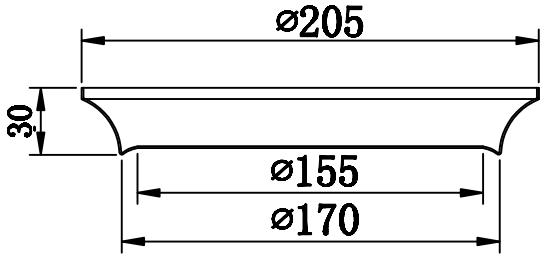

Instruction

Series: Dakota
Model: T455-05-BASE

MAYTONI
DECORATIVE LIGHTING

www.maytoni.de