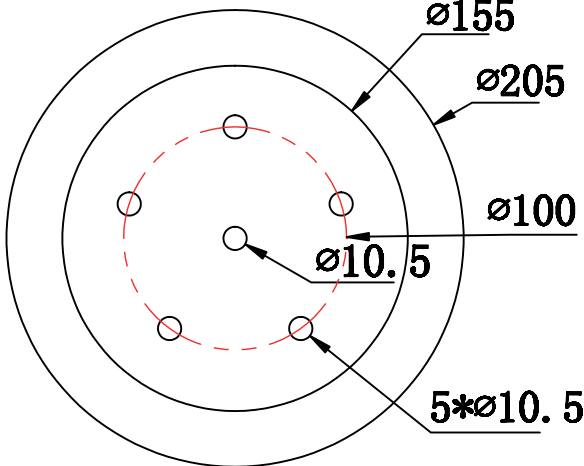

Instruction

Series: Dakota
Model: T455-05-BASE

MAYTONI
DECORATIVE LIGHTING

www.maytoni.de