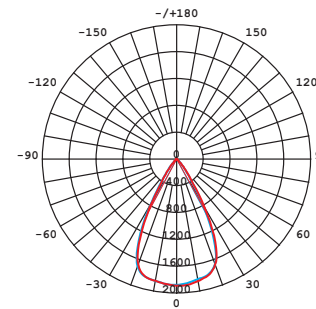

LUMINOUS INTENSITY DISTRIBUTION DIAGRAM

Distance [m]	Illuminance [lx] 3000K/4000K	Diameter [m]
1 m	1888	1,08
2 m	472	2,16
3 m	210	3,23
4 m	118	4,31
5 m	76	5,39
6 m	52	6,47
7 m	39	7,55

8741, 8742, 8743, 8744, 20W, 3000K, 4000K, beam angle 60°

CL IOS LED 20W, 36°

aluminium / aluminum / алюминий

1. 8740 ○ WH - 3000K 8737 ● BL - 3000K
   8738 ○ WH - 4000K 8736 ● BL - 4000K

CL IOS LED 20W, 60°

aluminium / aluminum / алюминий

1. 8744 ○ WH - 3000K 8742 ● BL - 3000K
   8743 ○ WH - 4000K 8741 ● BL - 4000K

Item No.	POWER	COLOUR TEMP.	LUMEN	BEAM ANGLE	CRI	IP	LED BRAND	DRIVER BRAND	LIFETIME	WARRANTY
8744	20W	3000K	1600	60°	≥90	20	BRIGHTLUX	OSRAM	50000h	5 YEARS
8743	20W	4000K	1600	60°	≥90	20	BRIGHTLUX	OSRAM	50000h	5 YEARS
8742	20W	3000K	1600	60°	≥90	20	BRIGHTLUX	OSRAM	50000h	5 YEARS
8741	20W	4000K	1600	60°	≥90	20	BRIGHTLUX	OSRAM	50000h	5 YEARS
8740	20W	3000K	1600	36°	≥90	20	BRIGHTLUX	OSRAM	50000h	5 YEARS
8738	20W	4000K	1600	36°	≥90	20	BRIGHTLUX	OSRAM	50000h	5 YEARS
8737	20W	3000K	1600	36°	≥90	20	BRIGHTLUX	OSRAM	50000h	5 YEARS
8736	20W	4000K	1600	36°	≥90	20	BRIGHTLUX	OSRAM	50000h	5 YEARS