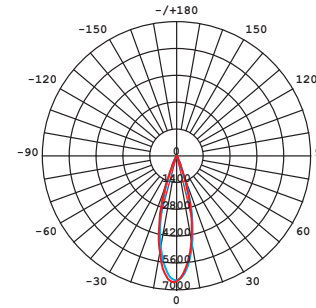

LUMINOUS INTENSITY DISTRIBUTION DIAGRAM

Distance [m]	Illuminance [lx] 3000K/4000K	Diameter [m]
1 m	6588	0,52
2 m	1647	1,04
3 m	732	1,56
4 m	412	2,08
5 m	264	2,60
6 m	183	3,12
7 m	134	3,63

8736, 8737, 8738, 8740, 20W, 3000K, 4000K, beam angle 36°