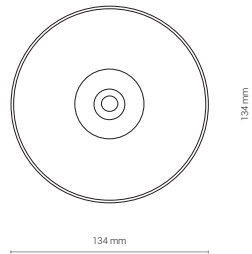

CL IOS LED 20W